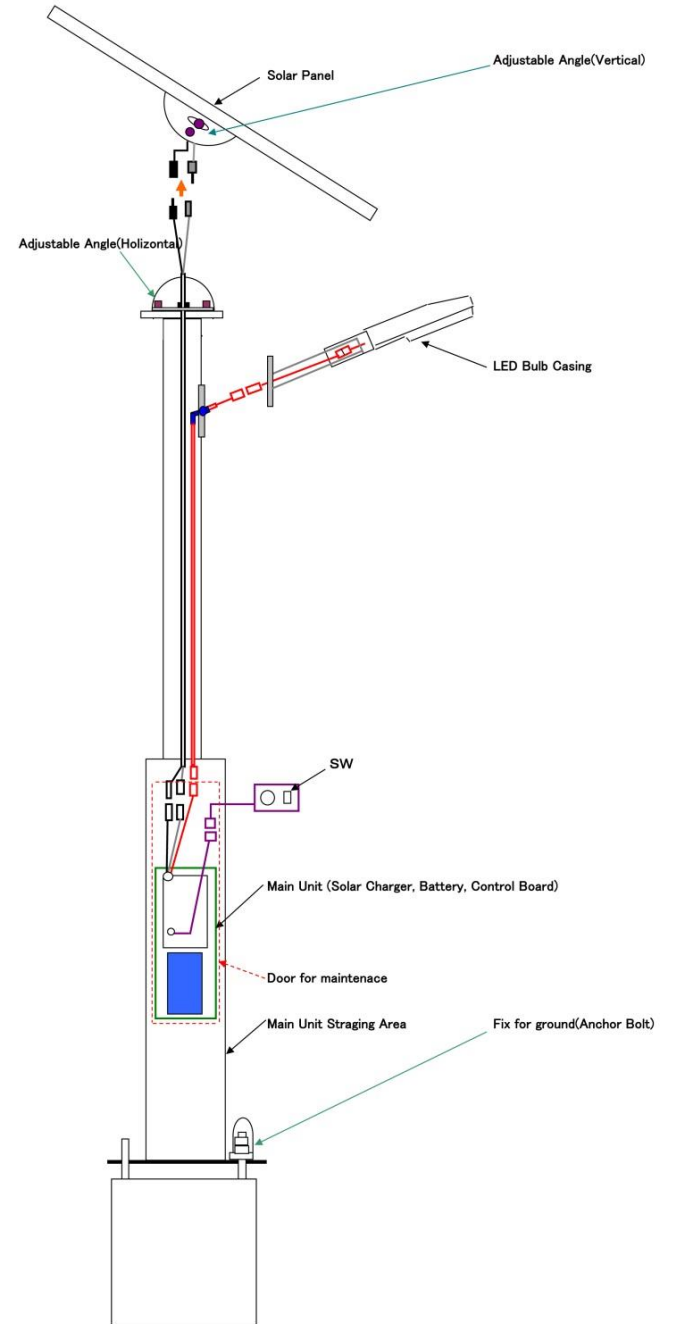

Stand Alone Road Light System – Side View

Unit: mm

Stand Alone Road Light System

Solar Generation Panel

LED Light

Standing Pole