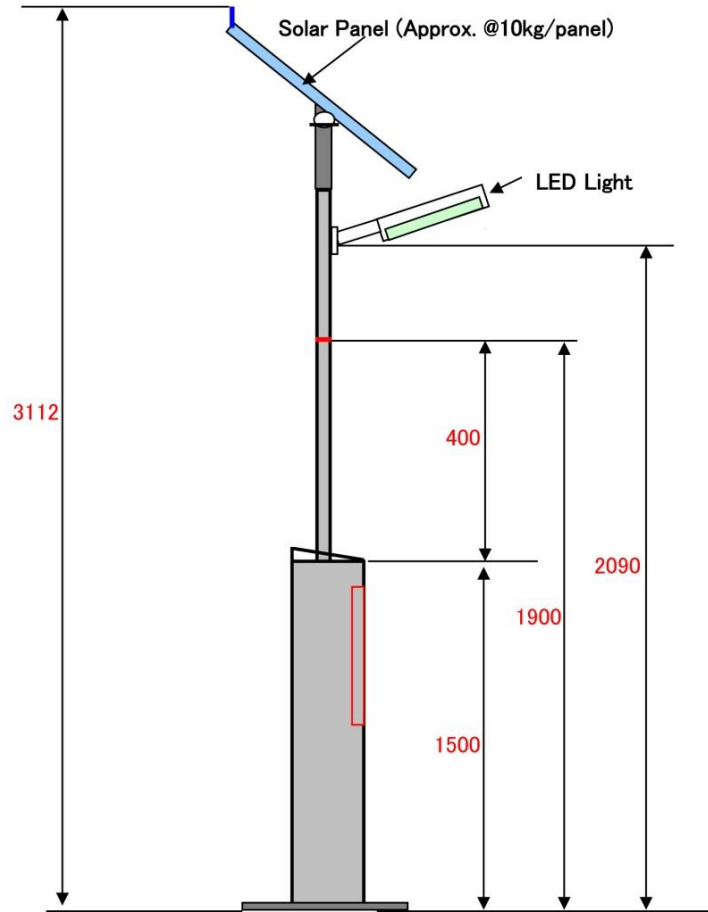

Stand Alone Road Light System – Side View

Unit: mm

Stand Alone Road Light System

Solar Generation Panel

LED Light

Standing Pole