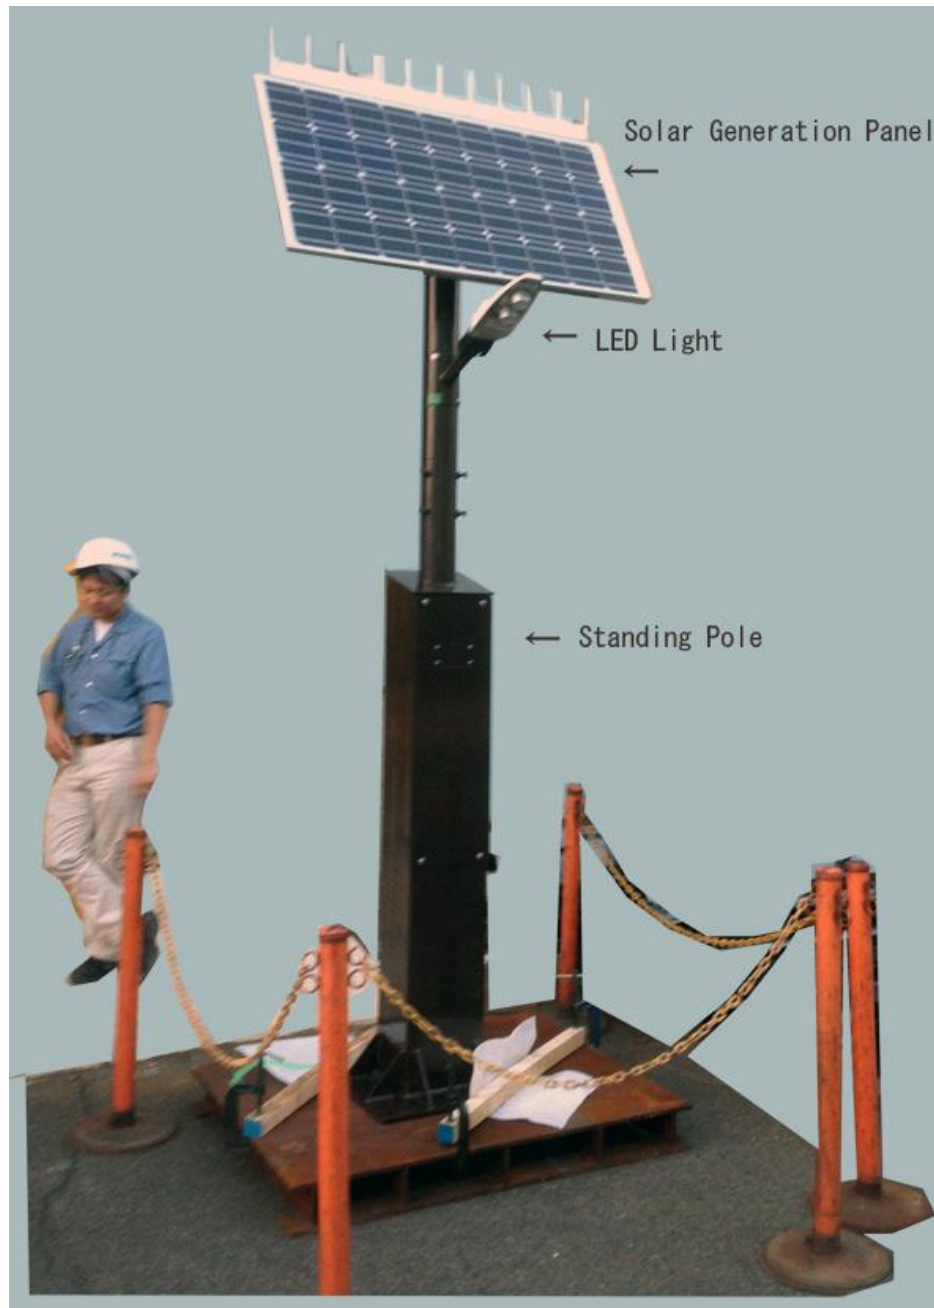

Stand Alone Road Light System – Side View

Unit: mm

Stand Alone Road Light System

Solar Generation Panel

LED Light

Standing Pole